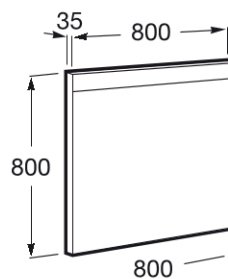

**PRISMA****BASIC - Mirror with upper LED lighting**

PRICE (VAT INCLUDED)

**£511.79**

TECHNICAL DRAWINGS

**FEATURES**

Frame material: Aluminium

Ingress Protection Rating of the light: IP 44

Installation type: Wall-hung

Light type: LED

Light(s): Integrated in the mirror

Mirror orientation: Horizontal

Power per light (W): 12

Shape: Square

Sustainable product

BOUGHT TOGETHER FREQUENTLY

Demister device